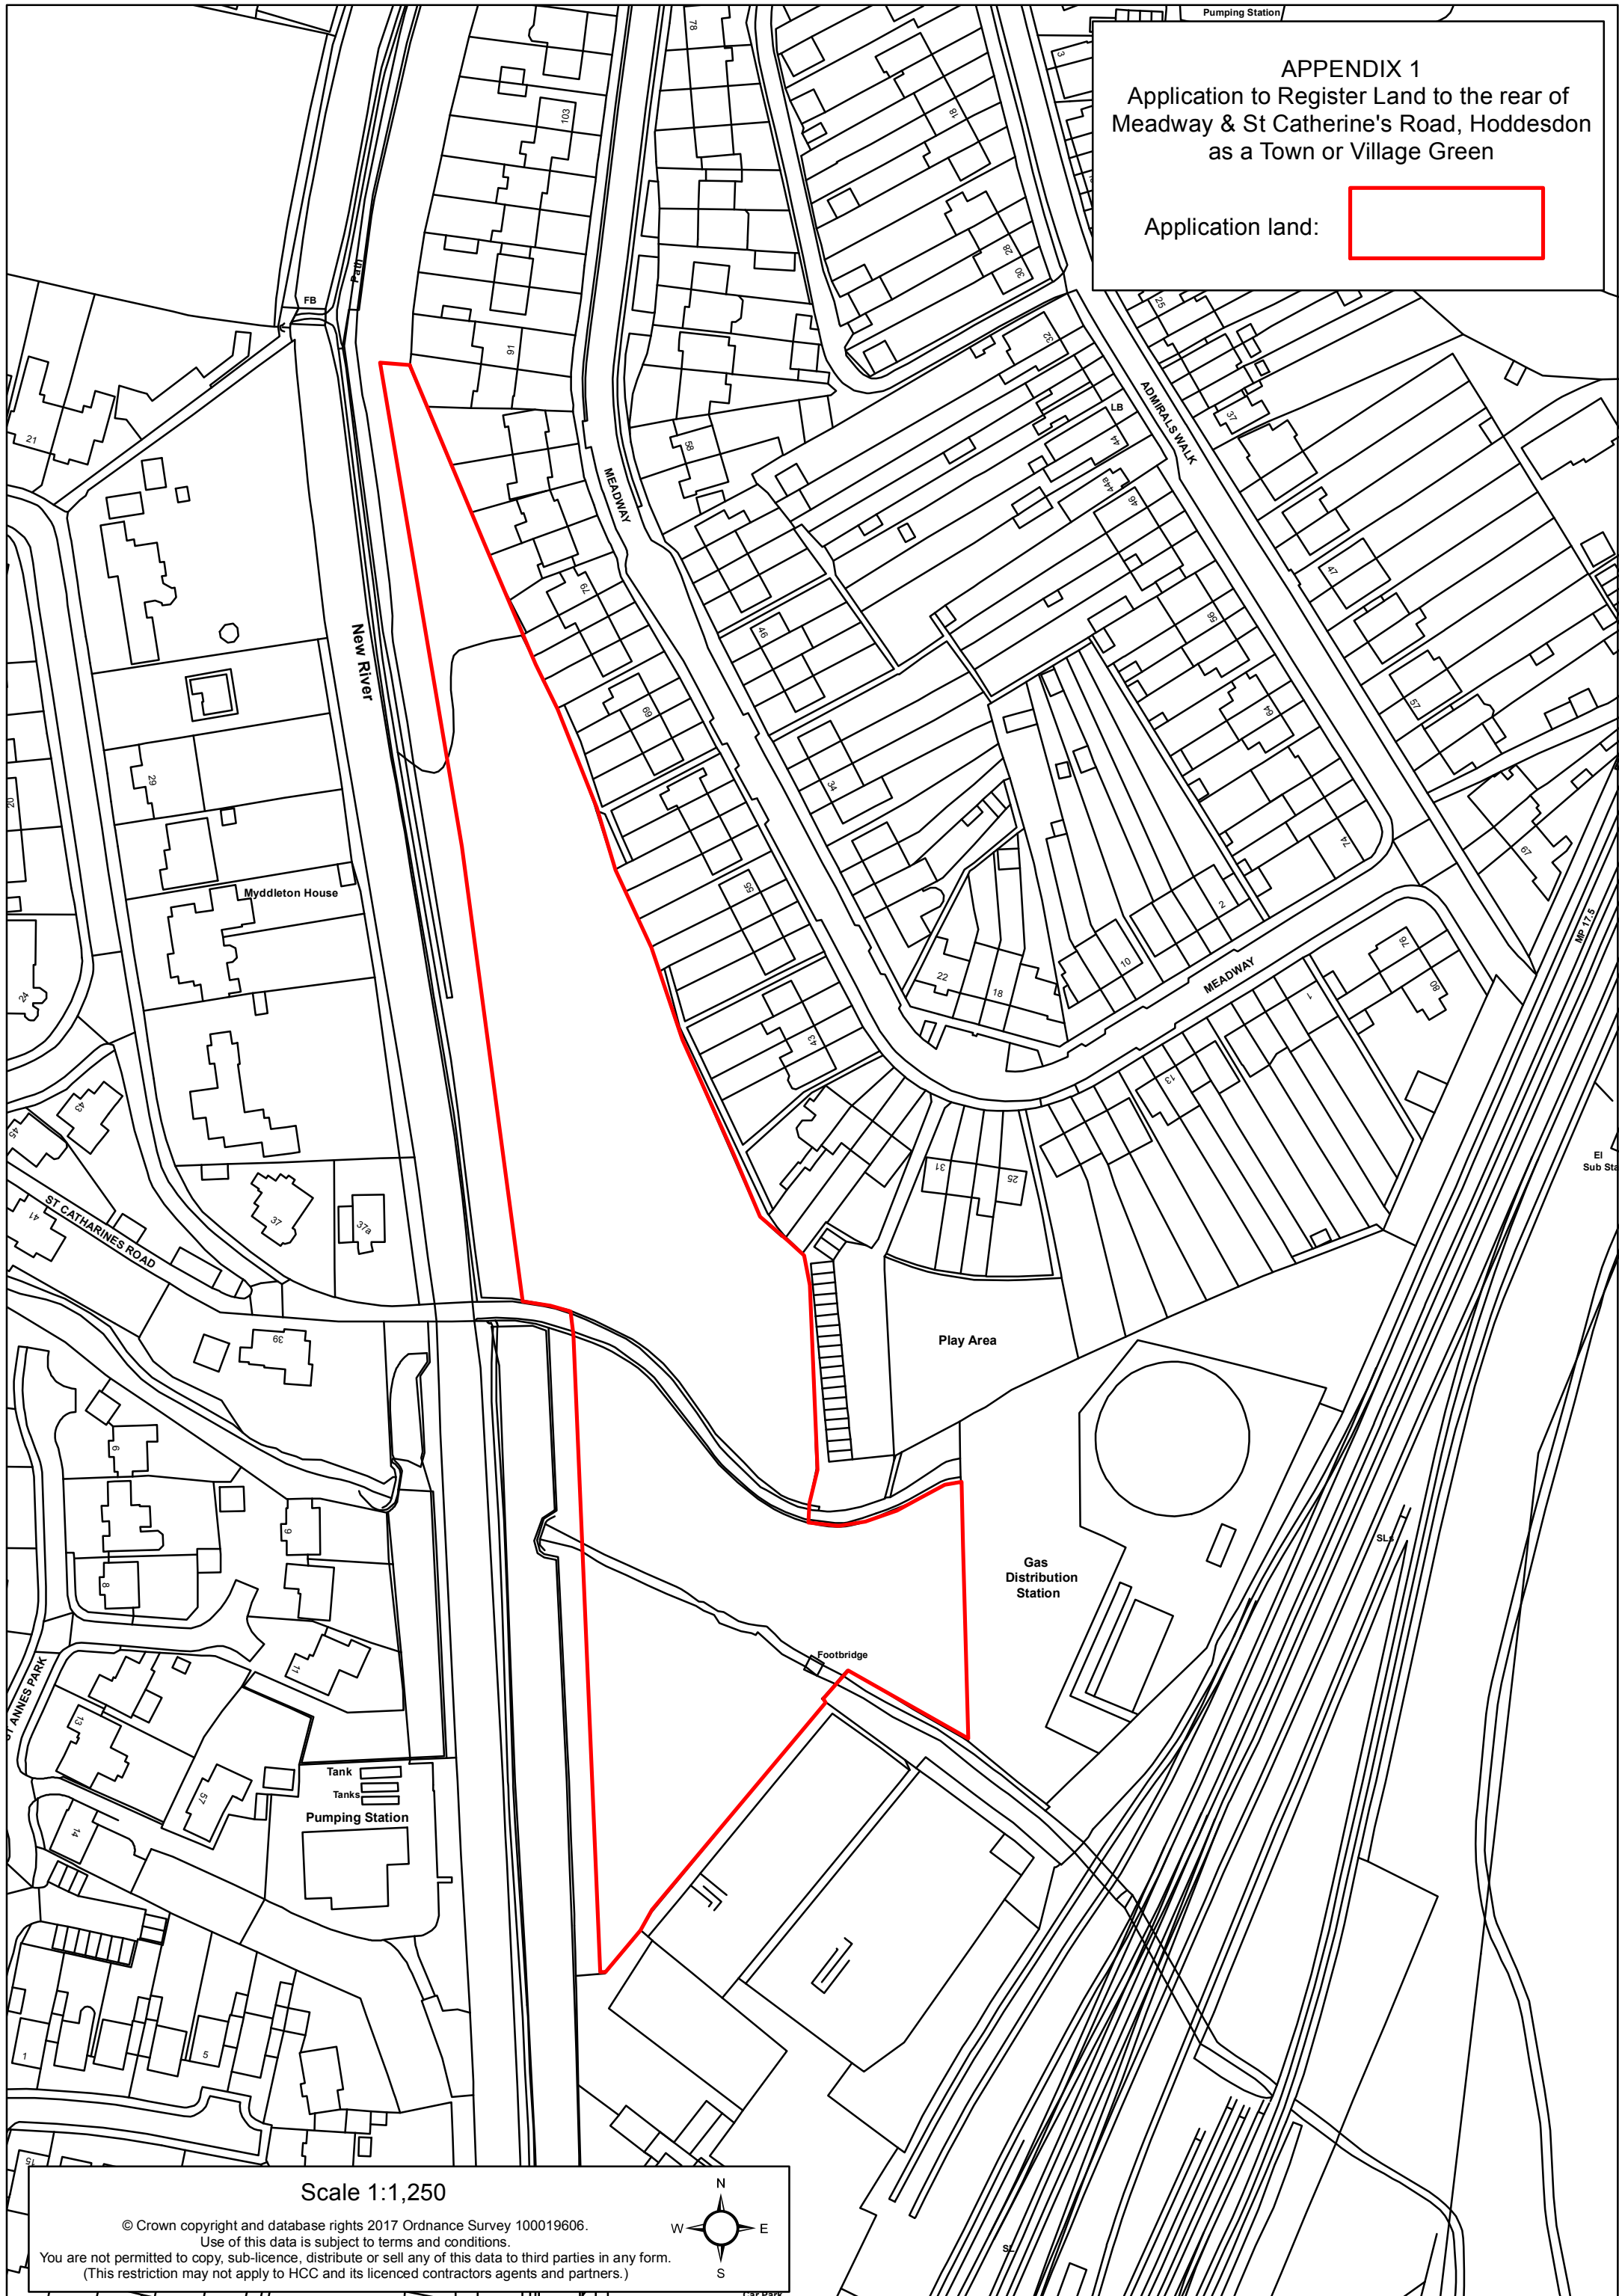

APPENDIX 1
Application to Register Land to the rear of
Meadway & St Catherine's Road, Hoddesdon
as a Town or Village Green

Application land:

Scale 1:1,250

© Crown copyright and database rights 2017 Ordnance Survey 100019606.
Use of this data is subject to terms and conditions.